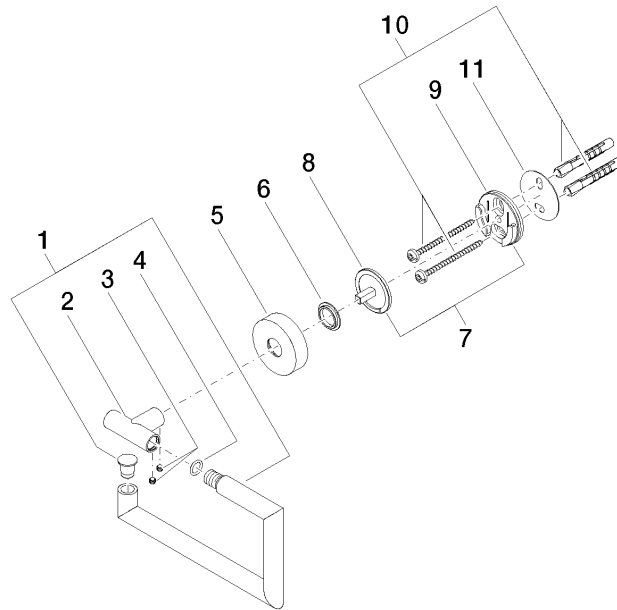

83 500 979

- width 150mm
- height 95 mm
- rosette Ø 40 mm
- 40mm projection

Fits: LISSÉ, META

	Brushed Dark Platinum	83 500 979-99
	Chrome	83 500 979-00
	Brushed Platinum	83 500 979-06
	Dark Chrome	83 500 979-19
	Light Gold	83 500 979-26
	Brushed Light Gold	83 500 979-27
	Matte Black	83 500 979-33
	Brushed Bronze	83 500 979-42
	Brushed Champagne (22kt Gold)	83 500 979-46
	Champagne (22kt Gold)	83 500 979-47
	Brushed Chrome	83 500 979-93

83 500 979

mm [inches]

83 500 979

Parts for other finishes can be found here: [Chrome](#)

Spare parts list

No.	Item Number	Name	Quantity used	Delivery time
1	90 28 22 626 00-99	holder	1	30
2	05 17 97 561 01-99	holder	1	60
3	90 31 11 038 00 90	pin	2	2
4	90 14 10 060 00 90	seal	1	2
5	08 27 97 500-99	rosette	1	30
6	08 30 11 516 90	ring	1	2
7	05 17 97 501 01 90	fixing set	1	2
8	08 17 97 559 90	holder	1	2
9	08 17 97 501 07	holder	1	2
10	05 30 31 025 00 90	fixing set	1	2
11	05 30 11 519 00 90	disc	1	2